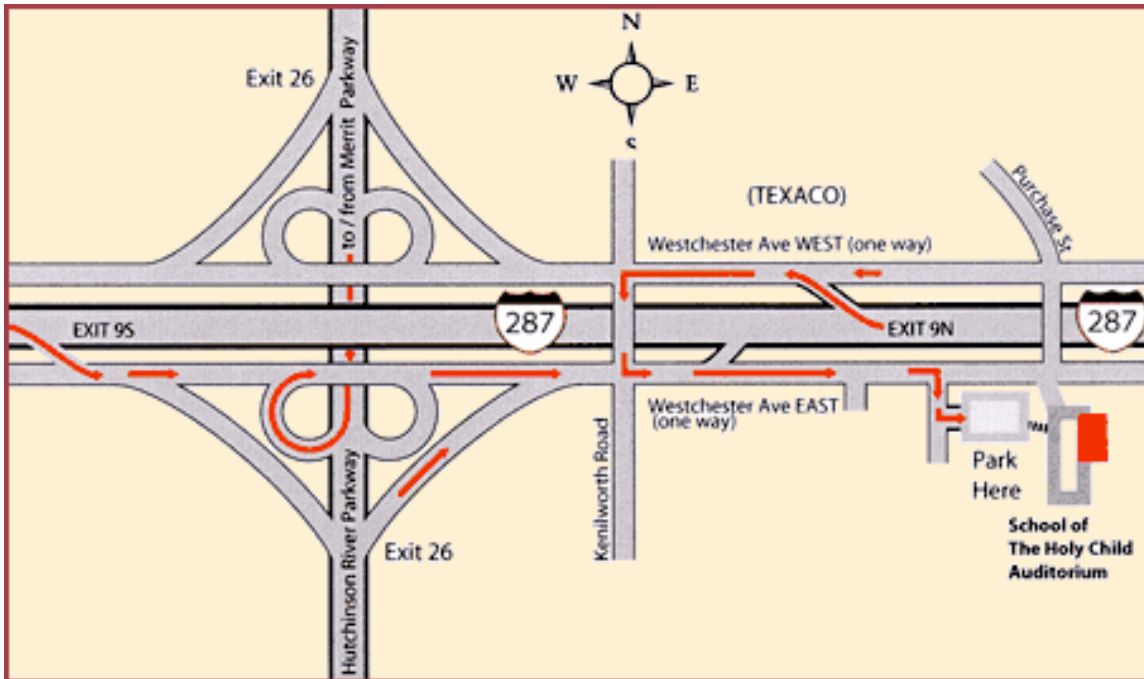

THE SCHOOL OF THE HOLY CHILD

2225 Westchester Avenue East
Harrison/Rye, New York

DRIVING DIRECTIONS:

From the South:

Hutchinson River Parkway North to Exit 26 E (287 East, Westchester Avenue). Continue off ramp on Westchester Avenue East through light at Kenilworth Road intersection. 1/4 mile right into School of the Holy Child Driveway.

From the North:

684 south or Merrit Parkway to Hutchinson River Parkway south. Exit 26b (Westchester Avenue EAST) to Westchester Avenue East. Through light at Kenilworth Road intersection. 1/4 mile right into School of the Holy Child Driveway.

From the East:

287 West to Exit 9 N/S (Westchester Avenue, Hutchinson River Parkway). Keep in left lane as you exit. Left at light onto Kenilworth Road. Cross bridge (over 287). Left again at light onto Westchester Avenue East. Move over to the right lane - 1/4 mile up the road, turn right into School of the Holy Child driveway.

From the West:

287 East to Exit 9 N/S (Westchester Avenue, Hutchinson River Parkway). Continue off ramp on Westchester Avenue East past Hutchinson River Parkway entrance. Through light at Kenilworth Road intersection. 1/4 mile right into School of the Holy child Driveway.